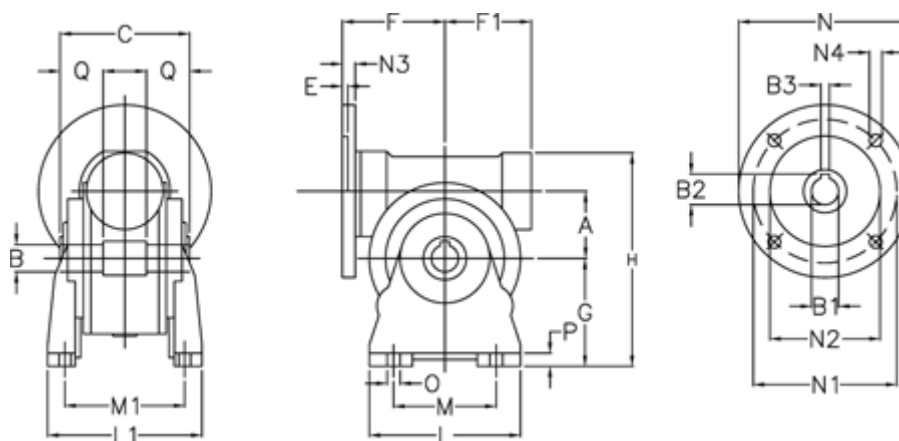

Data Sheet

Article number: 3902030010222
 Description: Worm gear
 VF 30-A-10-63B5

Measures

A = 30	F1 = 46	N1 = 115
B = 14 H7	G = 55	N2 = 95
B1 E7 = 11	H = 105	N3 = 8
B2 = 12.8	L = 80	N4 = 9.5
B3 H9 = 4	L1 = 80	O = 6.5
C = 55	M = 50	P = 8
E = 5.5	M1 = 66	Q = 20.5
F = 52	N = 140	